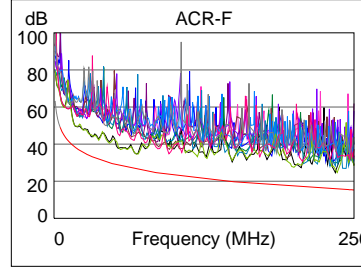

### Wire Map (T568B)

**PASS**

Length (ft), Limit 328	[Pair 78]	328
Prop. Delay (ns), Limit 555		509
Delay Skew (ns), Limit 50		26
Resistance (ohms)	[Pair 45]	18.2
Insertion Loss Margin (dB)	[Pair 45]	3.0
Frequency (MHz)	[Pair 45]	250.0
Limit (dB)	[Pair 45]	35.9

	Worst Case Margin		Worst Case Value	
	MAIN	SR	MAIN	SR
<b>PASS</b>				
Worst Pair	12-36	12-36	36-78	12-36
<b>NEXT (dB)</b>	11.6	9.2	18.0	16.3
Freq. (MHz)	5.3	7.4	205.5	234.0
Limit (dB)	61.1	58.7	34.6	33.6
Worst Pair	36	12	78	12
<b>PS NEXT (dB)</b>	12.8	9.3	19.7	16.9
Freq. (MHz)	5.3	7.4	205.5	233.0
Limit (dB)	58.6	56.2	31.6	30.7

	Worst Case Margin		Worst Case Value	
	MAIN	SR	MAIN	SR
<b>PASS</b>				
Worst Pair	12-78	78-12	12-78	78-12
<b>ACR-F (dB)</b>	8.0	7.6	8.1	7.8
Freq. (MHz)	69.0	67.5	236.5	236.5
Limit (dB)	26.5	26.7	15.8	15.8
Worst Pair	78	78	78	12
<b>PS ACR-F (dB)</b>	10.5	10.4	10.7	11.1
Freq. (MHz)	67.5	67.5	236.5	236.5
Limit (dB)	23.7	23.7	12.8	12.8