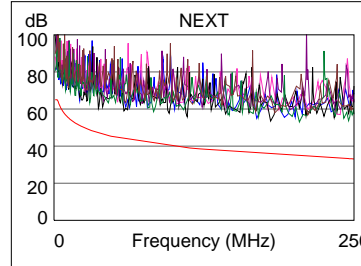

### Wire Map (T568B)

**PASS**

Length (ft), Limit 328	[Pair 78]	328
Prop. Delay (ns), Limit 555		509
Delay Skew (ns), Limit 50		26
Resistance (ohms)	[Pair 45]	18.2
Insertion Loss Margin (dB)	[Pair 45]	3.0
Frequency (MHz)	[Pair 45]	250.0
Limit (dB)	[Pair 45]	35.9

	Worst Case Margin		Worst Case Value	
	MAIN	SR	MAIN	SR
<b>PASS</b>				
Worst Pair	12-36	12-36	36-78	12-36
<b>NEXT (dB)</b>	11.6	9.2	18.0	16.3
Freq. (MHz)	5.3	7.4	205.5	234.0
Limit (dB)	61.1	58.7	34.6	33.6
Worst Pair	36	12	78	12
<b>PS NEXT (dB)</b>	12.8	9.3	19.7	16.9
Freq. (MHz)	5.3	7.4	205.5	233.0
Limit (dB)	58.6	56.2	31.6	30.7

	Worst Case Margin		Worst Case Value	
	MAIN	SR	MAIN	SR
<b>PASS</b>				
Worst Pair	12-78	78-12	12-78	78-12
<b>ACR-F (dB)</b>	8.0	7.6	8.1	7.8
Freq. (MHz)	69.0	67.5	236.5	236.5
Limit (dB)	26.5	26.7	15.8	15.8
Worst Pair	78	78	78	12
<b>PS ACR-F (dB)</b>	10.5	10.4	10.7	11.1
Freq. (MHz)	67.5	67.5	236.5	236.5
Limit (dB)	23.7	23.7	12.8	12.8