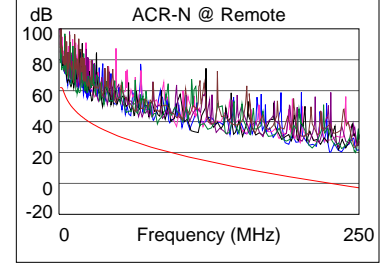

Worst Case Margin		Worst Case Value	
	MAIN	SR	MAIN	SR
N/A				
Worst Pair	12-36	12-36	36-78	12-36
ACR-N (dB)	12.0	9.6	26.2	20.1
Freq. (MHz)	5.3	7.4	245.5	234.0
Limit (dB)	56.5	53.3	-2.3	-1.0
Worst Pair	36	12	36	36
PS ACR-N (dB)	13.2	10.0	26.2	22.4
Freq. (MHz)	5.3	7.4	241.5	247.5
Limit (dB)	54.0	50.7	-4.8	-5.5