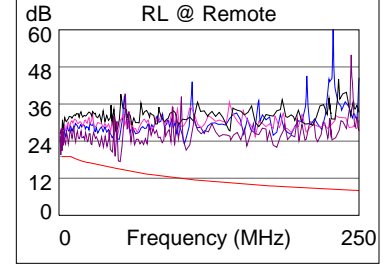

Worst Case Margin		Worst Case Value	
	MAIN	SR	MAIN	SR
PASS				
Worst Pair	78	78	78	78
RL (dB)	2.4	1.5	5.1	1.5
Freq. (MHz)	3.5	50.3	38.0	50.3
Limit (dB)	19.0	15.0	16.1	15.0