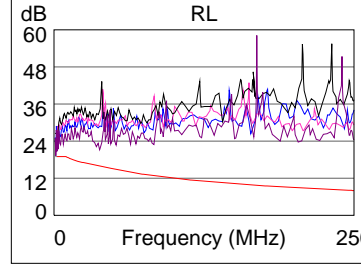

Worst Case Margin		Worst Case Value	
	MAIN	SR	MAIN	SR
PASS				
Worst Pair	78	78	78	78
RL (dB)	2.4	1.5	5.1	1.5
Freq. (MHz)	3.5	50.3	38.0	50.3
Limit (dB)	19.0	15.0	16.1	15.0