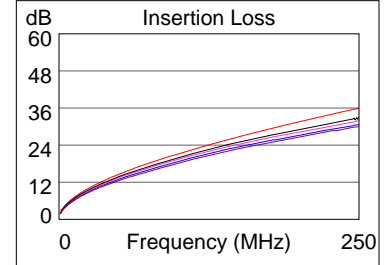

# Test Summary: PASS

Date / Time: 02/23/2012 02:20:49pm  
 Headroom: 9.2 dB (NEXT 12-36)  
 Test Limit: TIA Cat 6 Channel  
 Cable Type: Cat 6 UTP

Operator: QING  
 Software Version: 2.5200  
 Limits Version: 1.7000  
 NVP: 69.0%

### Wire Map (T568B)

**PASS**

Length (ft), Limit 328	[Pair 78]	328
Prop. Delay (ns), Limit 555		509
Delay Skew (ns), Limit 50		26
Resistance (ohms)	[Pair 45]	18.2
Insertion Loss Margin (dB)	[Pair 45]	3.0
Frequency (MHz)	[Pair 45]	250.0
Limit (dB)	[Pair 45]	35.9