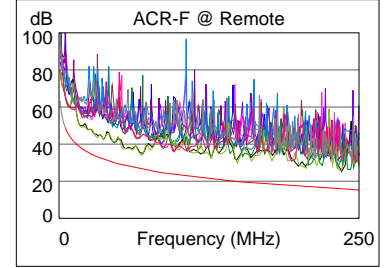

### Wire Map (T568B)

**PASS**

Length (ft), Limit 328	[Pair 78]	328
Prop. Delay (ns), Limit 555		509
Delay Skew (ns), Limit 50		26
Resistance (ohms)	[Pair 45]	18.2
Insertion Loss Margin (dB)	[Pair 45]	3.0
Frequency (MHz)	[Pair 45]	250.0
Limit (dB)	[Pair 45]	35.9

	Worst Case Margin		Worst Case Value	
	MAIN	SR	MAIN	SR
<b>PASS</b>				
Worst Pair	12-36	12-36	36-78	12-36
<b>NEXT (dB)</b>	11.6	9.2	18.0	16.3
Freq. (MHz)	5.3	7.4	205.5	234.0
Limit (dB)	61.1	58.7	34.6	33.6
Worst Pair	36	12	78	12
<b>PS NEXT (dB)</b>	12.8	9.3	19.7	16.9
Freq. (MHz)	5.3	7.4	205.5	233.0
Limit (dB)	58.6	56.2	31.6	30.7

	Worst Case Margin		Worst Case Value	
	MAIN	SR	MAIN	SR
<b>PASS</b>				
Worst Pair	12-78	78-12	12-78	78-12
<b>ACR-F (dB)</b>	8.0	7.6	8.1	7.8
Freq. (MHz)	69.0	67.5	236.5	236.5
Limit (dB)	26.5	26.7	15.8	15.8
Worst Pair	78	78	78	12
<b>PS ACR-F (dB)</b>	10.5	10.4	10.7	11.1
Freq. (MHz)	67.5	67.5	236.5	236.5
Limit (dB)	23.7	23.7	12.8	12.8