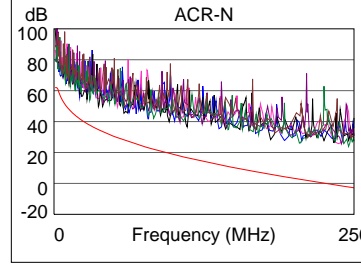

Worst Case Margin		Worst Case Value	
	MAIN	SR	MAIN	SR
N/A				
Worst Pair	12-36	12-36	36-78	12-36
ACR-N (dB)	12.0	9.6	26.2	20.1
Freq. (MHz)	5.3	7.4	245.5	234.0
Limit (dB)	56.5	53.3	-2.3	-1.0
Worst Pair	36	12	36	36
PS ACR-N (dB)	13.2	10.0	26.2	22.4
Freq. (MHz)	5.3	7.4	241.5	247.5
Limit (dB)	54.0	50.7	-4.8	-5.5