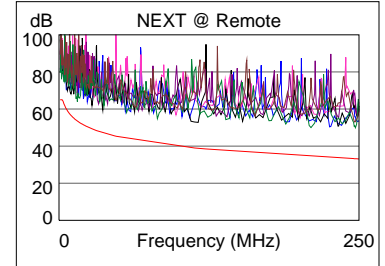

### Wire Map (T568B)

**PASS**

Length (ft), Limit 328	[Pair 78]	328
Prop. Delay (ns), Limit 555		509
Delay Skew (ns), Limit 50		26
Resistance (ohms)	[Pair 45]	18.2
Insertion Loss Margin (dB)	[Pair 45]	3.0
Frequency (MHz)	[Pair 45]	250.0
Limit (dB)	[Pair 45]	35.9

	Worst Case Margin		Worst Case Value	
	MAIN	SR	MAIN	SR
<b>PASS</b>				
Worst Pair	12-36	12-36	36-78	12-36
<b>NEXT (dB)</b>	11.6	9.2	18.0	16.3
Freq. (MHz)	5.3	7.4	205.5	234.0
Limit (dB)	61.1	58.7	34.6	33.6
Worst Pair	36	12	78	12
<b>PS NEXT (dB)</b>	12.8	9.3	19.7	16.9
Freq. (MHz)	5.3	7.4	205.5	233.0
Limit (dB)	58.6	56.2	31.6	30.7

	Worst Case Margin		Worst Case Value	
	MAIN	SR	MAIN	SR
<b>PASS</b>				
Worst Pair	12-78	78-12	12-78	78-12
<b>ACR-F (dB)</b>	8.0	7.6	8.1	7.8
Freq. (MHz)	69.0	67.5	236.5	236.5
Limit (dB)	26.5	26.7	15.8	15.8
Worst Pair	78	78	78	12
<b>PS ACR-F (dB)</b>	10.5	10.4	10.7	11.1
Freq. (MHz)	67.5	67.5	236.5	236.5
Limit (dB)	23.7	23.7	12.8	12.8